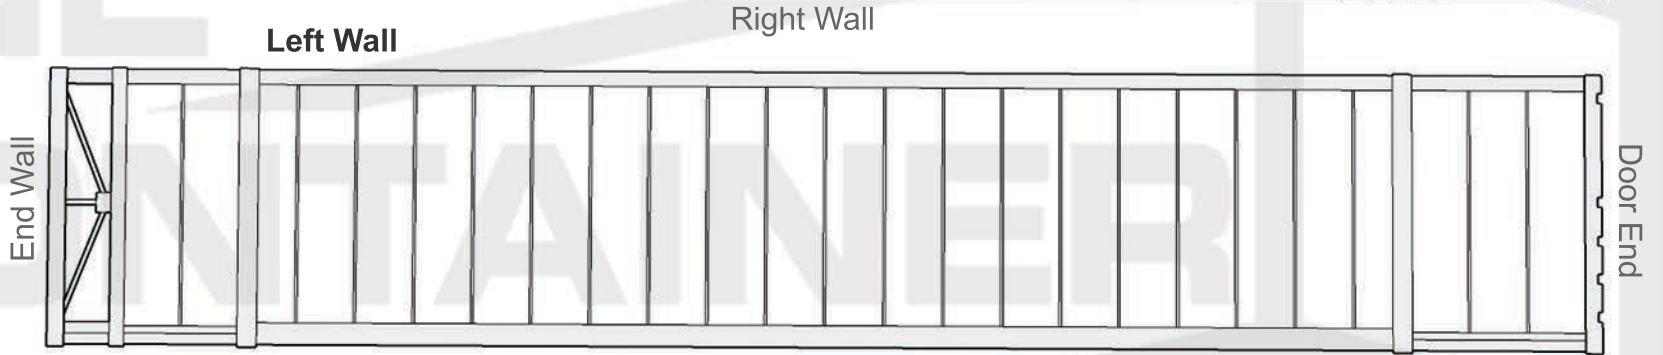

Exterior End Wall

Exterior Door End

53 FT Aluminum Container Drawing Template

Edit with computer graphics program or print this page and draw your plans with pen or pencil. Scan image and upload using our file upload tool on the modification builder page: thecontainerguy.ca/modification-builder/