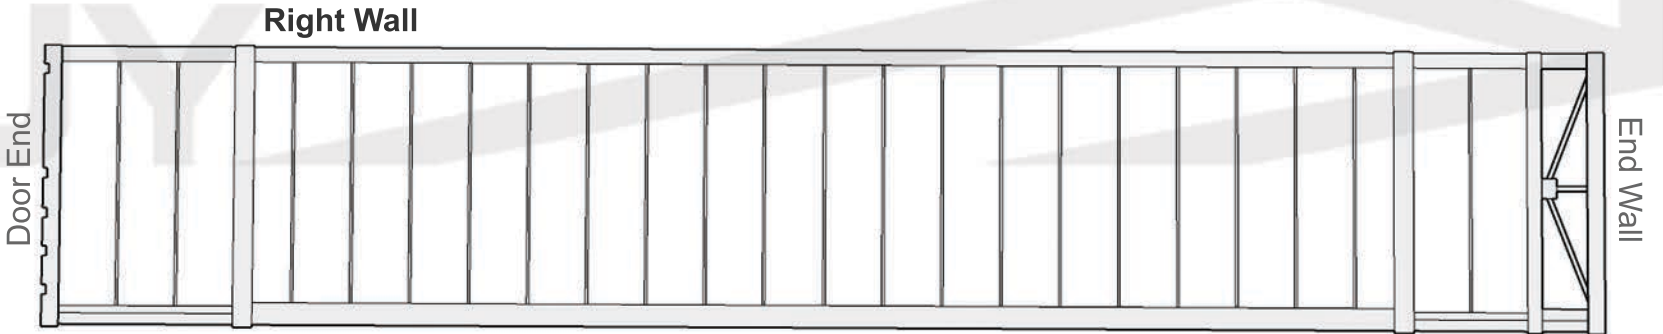

Exterior End Wall

Exterior Door End

53 FT Aluminum Container Drawing Template

Edit with computer graphics program or print this page and draw your plans with pen or pencil. Scan image and upload using our file upload tool on the modification builder page: thecontainerguy.ca/modification-builder/