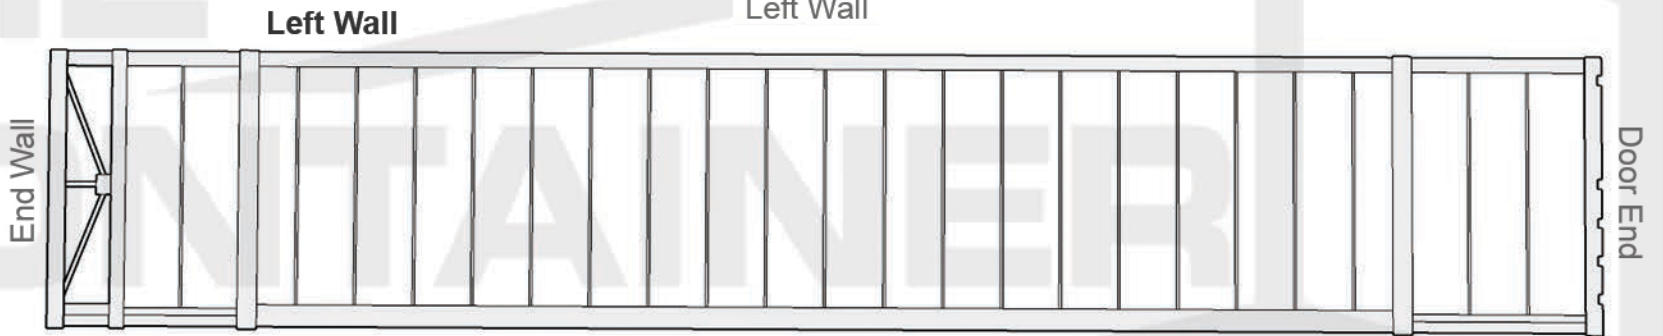

Exterior End Wall

Exterior Door End

53 FT Aluminum Container Drawing Template

Edit with computer graphics program or print this page and draw your plans with pen or pencil. Scan image and upload using our file upload tool on the modification builder page: thecontainerguy.ca/modification-builder/