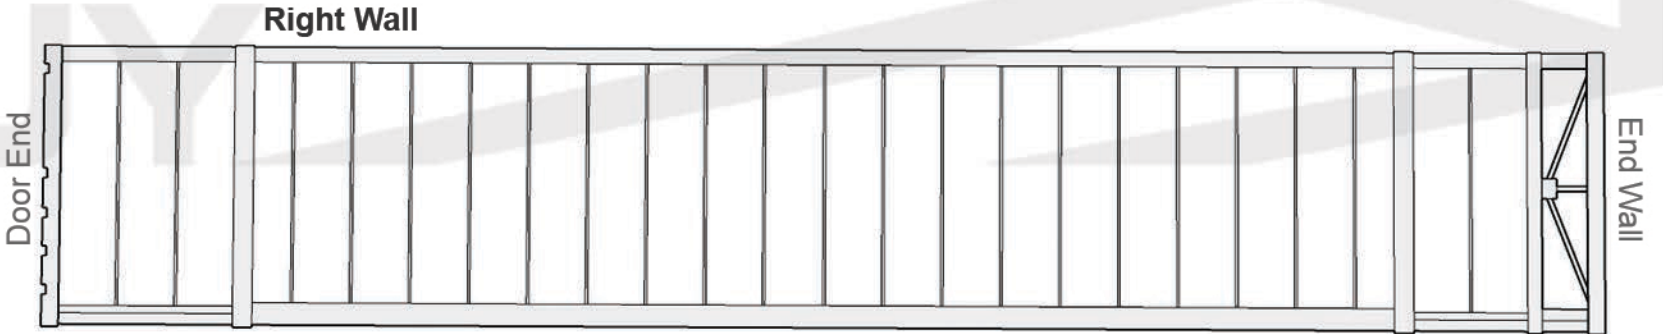

Exterior End Wall

Exterior Door End

53 FT Aluminum Container Drawing Template

Edit with computer graphics program or print this page and draw your plans with pen or pencil. Scan image and upload using our file upload tool on the modification builder page: thecontainerguy.ca/modification-builder/